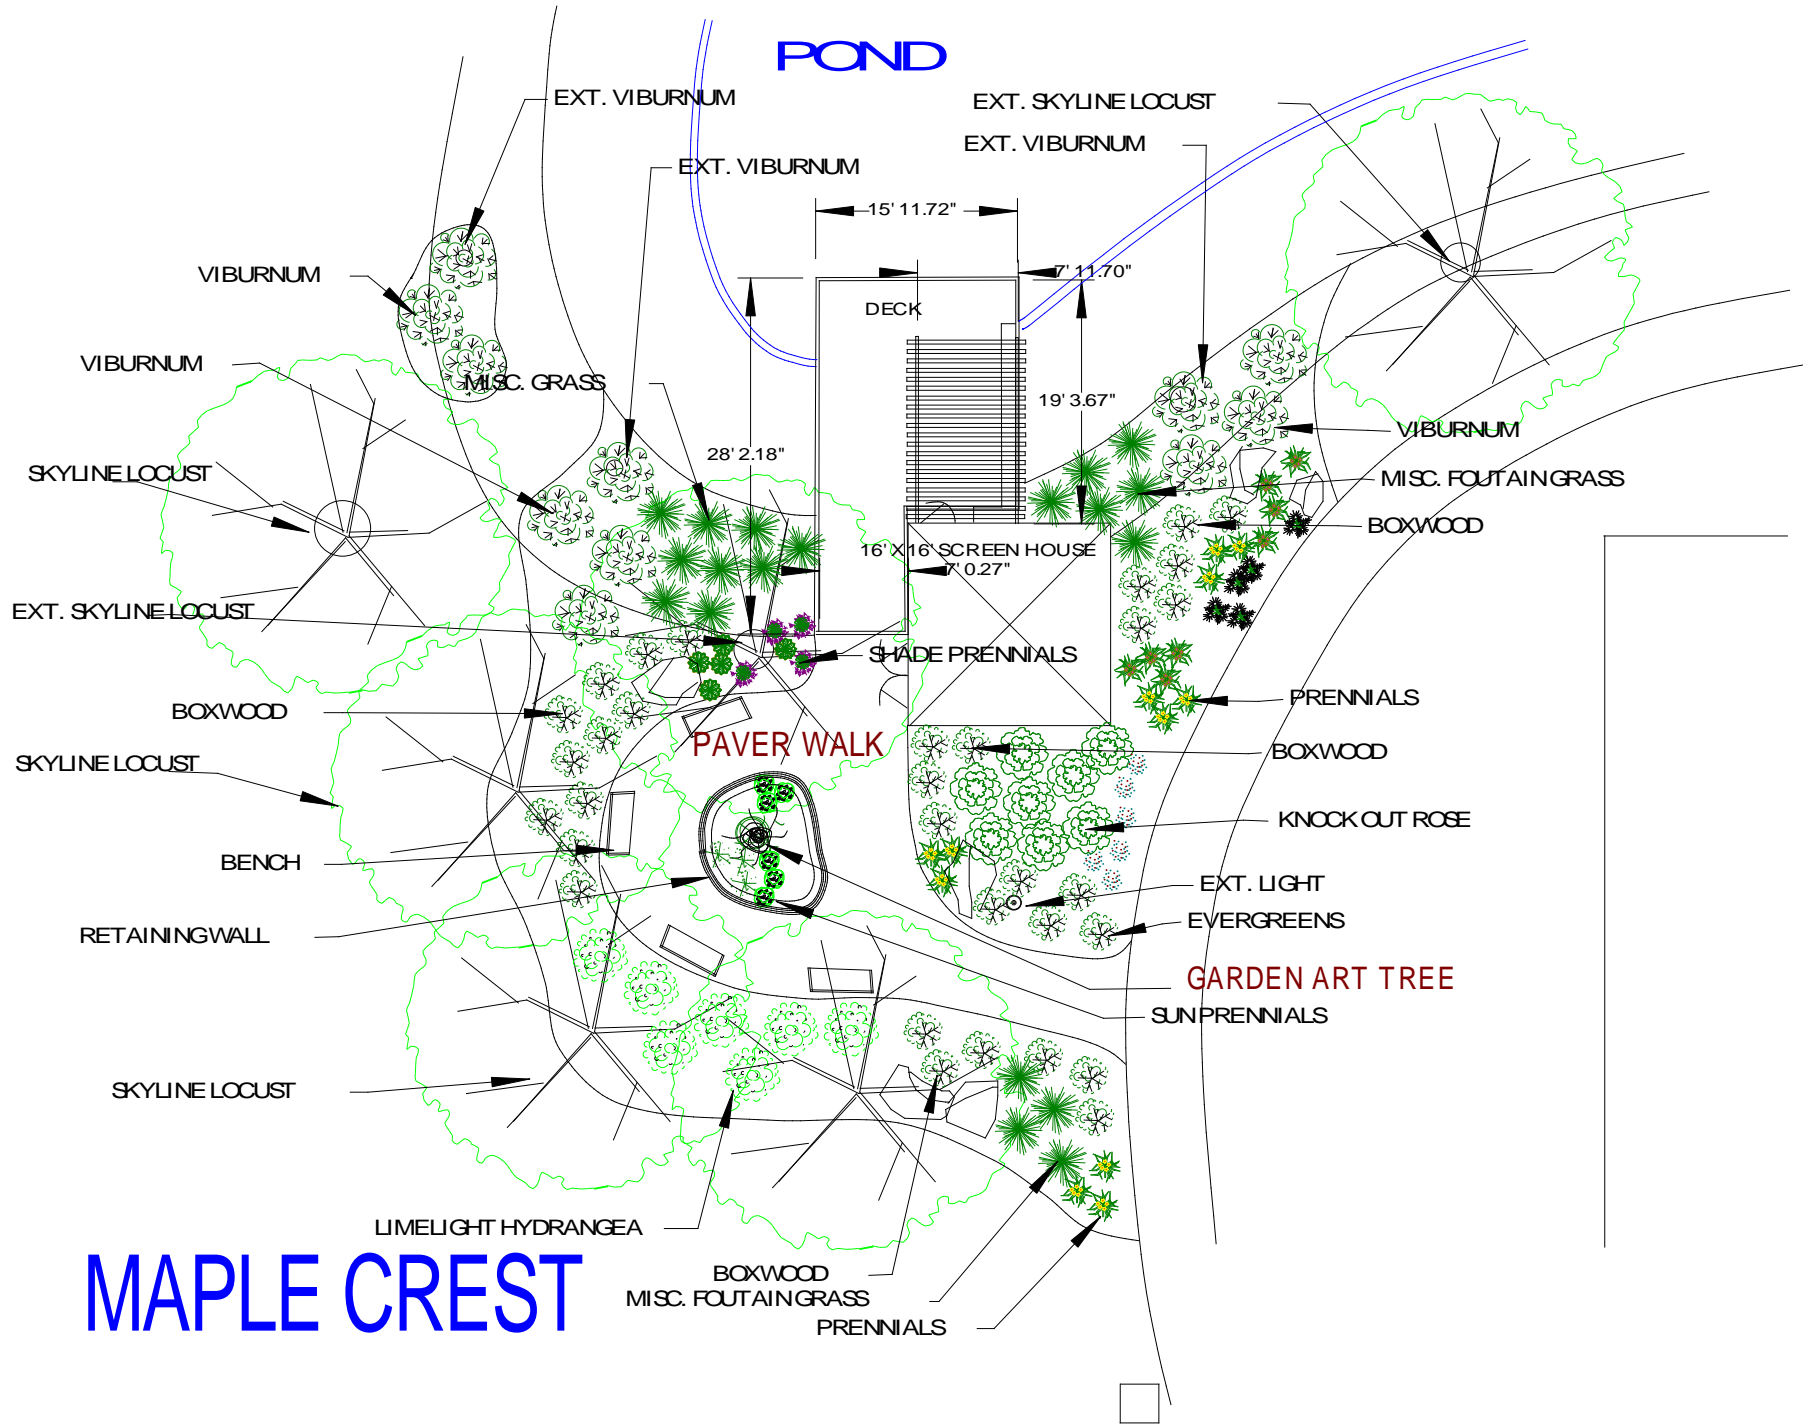

POND

MAPLE CREST

EXT. VIBURNUM

EXT. SKYLINE LOCUST

EXT. VIBURNUM

VIBURNUM

VIBURNUM

MISC. GRASS

SKYLINE LOCUST

28' 2.18"

DECK

7' 11.70"

19' 3.67"

VIBURNUM

MISC. FOUNTAIN GRASS

BOXWOOD

16' X 16' SCREEN HOUSE

7' 0.27"

SHADE PERENNIALS

PAVER WALK

PERENNIALS

BOXWOOD

KNOCK OUT ROSE

EXT. LIGHT

EVERGREENS

GARDEN ART TREE

SUN PERENNIALS

BOXWOOD

SKYLINE LOCUST

BENCH

RETAINING WALL

SKYLINE LOCUST